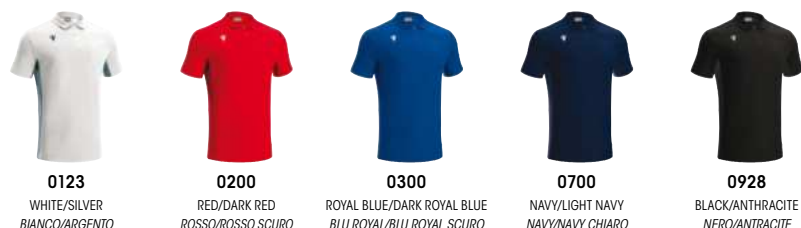

- + 2-button polo shirt
- + Fabric neck placket
- + *Polo a 2 bottoni*
- + *Vela collo in tessuto*

2025
AVAILABLE UNTIL
DISPONIBILE FINO AL

9081

SHOFAR

Polo

SR	M	L	XL	XXL	3XL	4XL	5XL	JR	4XS	3XS	XXS	XS	S
----	---	---	----	-----	-----	-----	-----	----	-----	-----	-----	----	---