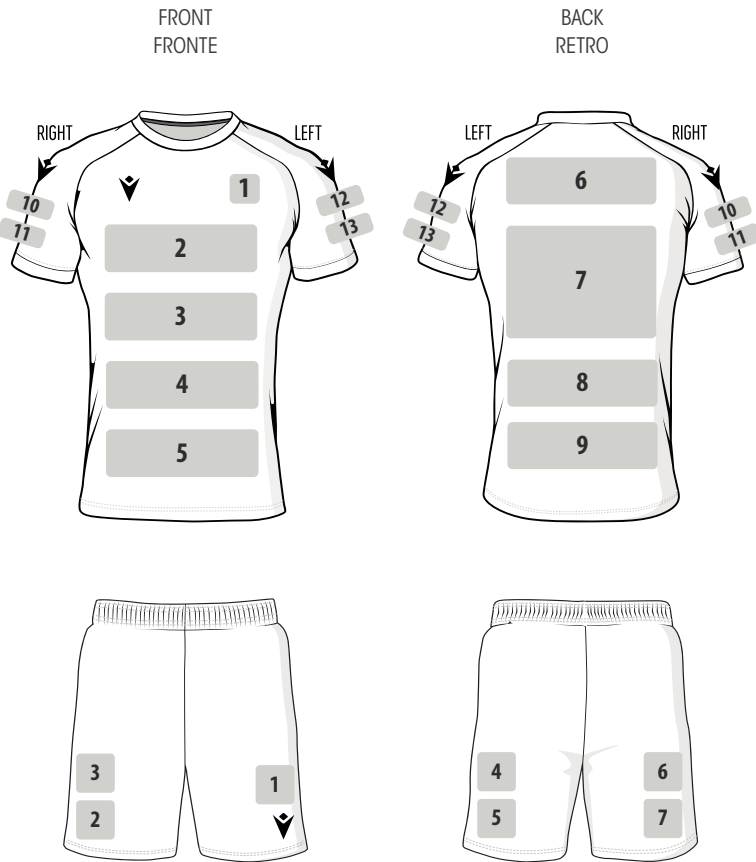

LOGO POSITIONING POSIZIONAMENTO LOGHI