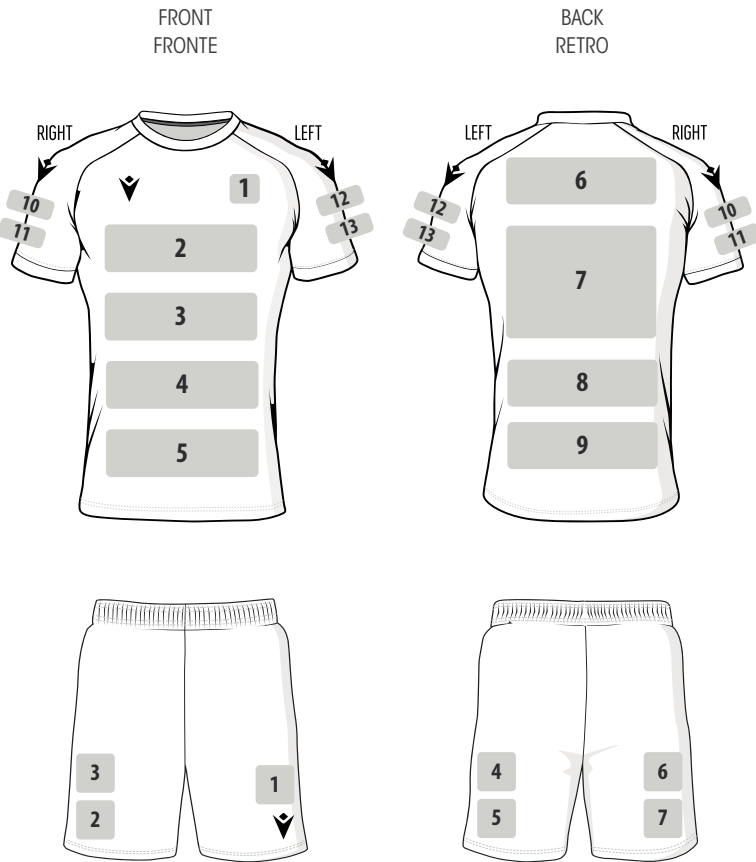

LOGO POSITIONING

POSIZIONAMENTO LOGHI