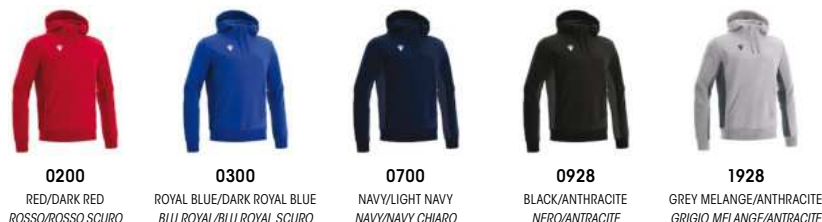

BEAT

Full length zip sweatshirt

SR	M	L	XL	XXL	3XL	4XL	5XL	JR	4XS	3XS	XXS	XS	S

€ 47,80 + TAX

LIGHT COTTONPOLY BRUSHED FLEECE: 80% COTTON - 20% POLYESTER

- + Pockets with reverse nylon zips with auto-locking slider
- + Ribbed neck, cuffs and waist
- + Full-length reverse nylon zip
- + *Tasche con zip nylon rovesciata*
- + *Collo, polsi e fondo in costina*
- + *Full zip nylon rovesciata*