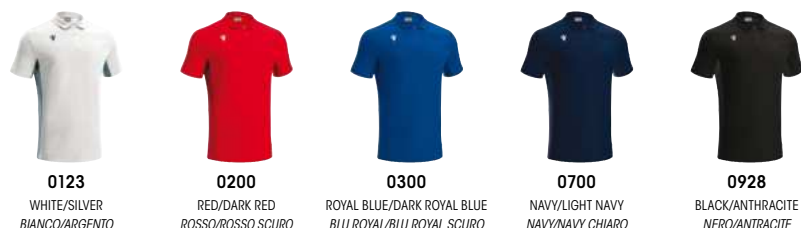

0123

WHITE/SILVER
BIANCO/ARGENTO

0200

RED/DARK RED
ROSSO/ROSSO SCURO

0300

ROYAL BLUE/DARK ROYAL BLUE
BLU ROYAL/BLU ROYAL SCURO

0700

NAVY/LIGHT NAVY
NAVY/NAVY CHIARO

0928

BLACK/ANTHRACITE
NERO/ANTRACITE

SHOFAR

Polo

SR	M	L	XL	XXL	3XL	4XL	5XL	JR	4XS	3XS	XXS	XS	S

€ 28,30 + TAX

PIQUET POLYCOTTON: 65% POLYESTER - 35% COTTON

- + 2-button polo shirt
- + Knitted neck
- + Knitted cuffs
- + Polo a 2 bottoni
- + Collo in maglieria
- + Polsi in maglieria